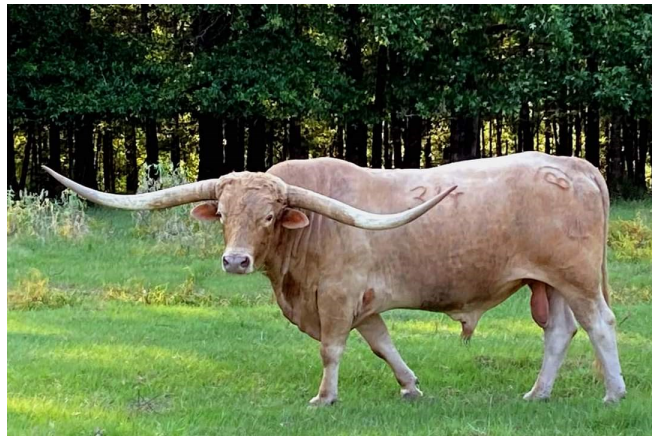

LUTT LONGHORNS

CROWN MOONSHINE siblings 1

6 heifer sexed embryos available